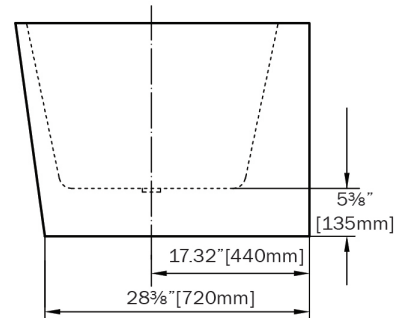

Model: BT-322-R

Product Dimensions

- Length: 64.96
- Width: 31.5
- Height: 22.83
- Weight: 81.57

Shipping Dimensions

- Length: 66.93
- Width: 33.46
- Height: 24.8
- Weight: 103.62

Bathtubs Specifications

- Finish: White High-gloss
- Primary Material: Acrylic
- Overflow Height: 14.76
- Drain Location: Center
- Shape: Rectangle
- Capacity in Gallons: 51.5
- Drain Finish: White

Bathtubs Specifications

- Right-sided corner design
- Integrated overflow
- Center drain
- White drain cover
- Corner installation

TOP VIEW - VUE DE DESSUS

FRONT VIEW - VUE DE FACE

SIDE VIEW - VUE DE CÔTÉ

* Dimensions may vary +/- 1/4" (6mm) / Les dimensions peuvent varier de +/- 1/4" (6mm)

Pure acrylic construction reinforced by fiberglass
Construction en acrylique renforcée de fibre de verre

Pop-up drain included
Drain pop-up inclus