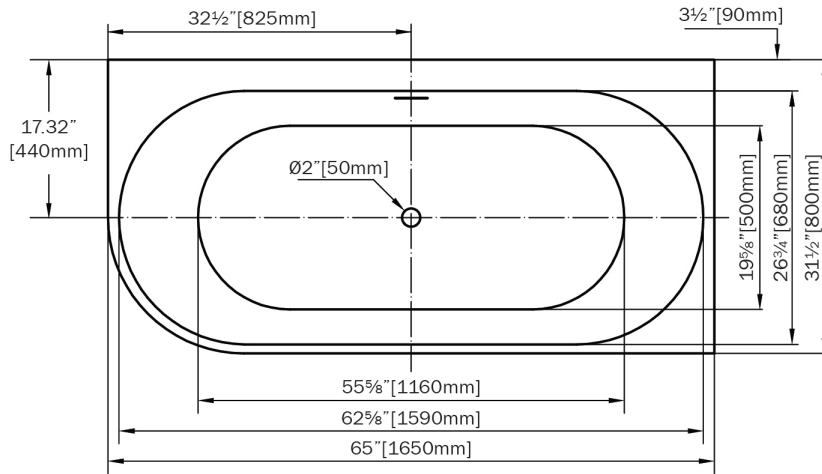

Model: BT-322-R

Product Dimensions

- Length: 64.96
- Width: 31.5
- Height: 22.83
- Weight: 81.57

Shipping Dimensions

- Length: 66.93
- Width: 33.46
- Height: 24.8
- Weight: 103.62

Bathtubs Specifications

- Finish: White High-gloss
- Primary Material: Acrylic
- Overflow Height: 14.76
- Drain Location: Center
- Shape: Rectangle
- Capacity in Gallons: 51.5
- Drain Finish: White

Bathtubs Specifications

- Right-sided corner design
- Integrated overflow
- Center drain
- White drain cover
- Corner installation

TOP VIEW - VUE DE DESSUS

FRONT VIEW - VUE DE FACE

SIDE VIEW - VUE DE CÔTÉ

* Dimensions may vary +/- 1/4" (6mm) / Les dimensions peuvent varier de +/- 1/4" (6mm)

Pure acrylic construction reinforced by fiberglass
Construction en acrylique renforcée de fibre de verre

Pop-up drain included
Drain pop-up inclus

Linear overflow
Trop plein linéaire

cUPC Certified
Certifié cUPC

Double wall installation
Installation à mur double

Adjustable feet
Pieds ajustables

A&E Bath and Shower

1 888 232 2845

7300 Sherbrooke St. West, Montreal, QC, Canada, H4B 1R7