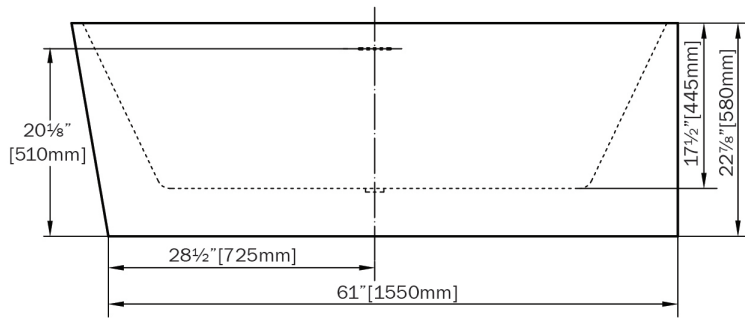

Model: BT-322-R

Product Dimensions

- Length: 64.96
- Width: 31.5
- Height: 22.83
- Weight: 81.57

Shipping Dimensions

- Length: 66.93
- Width: 33.46
- Height: 24.8
- Weight: 103.62

Bathtubs Specifications

- Finish: White High-gloss
- Primary Material: Acrylic
- Overflow Height: 14.76
- Drain Location: Center
- Shape: Rectangle
- Capacity in Gallons: 51.5
- Drain Finish: White

Bathtubs Specifications

- Right-sided corner design
- Integrated overflow
- Center drain
- White drain cover
- Corner installation

TOP VIEW - VUE DE DESSUS

FRONT VIEW - VUE DE FACE

SIDE VIEW - VUE DE CÔTÉ

* Dimensions may vary +/- 1/4" (6mm) / Les dimensions peuvent varier de +/- 1/4" (6mm)

Pure acrylic construction reinforced by fiberglass
Construction en acrylique renforcée de fibre de verre

Pop-up drain included
Drain pop-up inclus

Linear overflow
Trop plein linéaire

cUPC Certified
Certifié cUPC

Double wall installation
Installation à mur double

Adjustable feet
Pieds ajustables

A&E Bath and Shower

1 888 232 2845

7300 Sherbrooke St. West, Montreal, QC, Canada, H4B 1R7